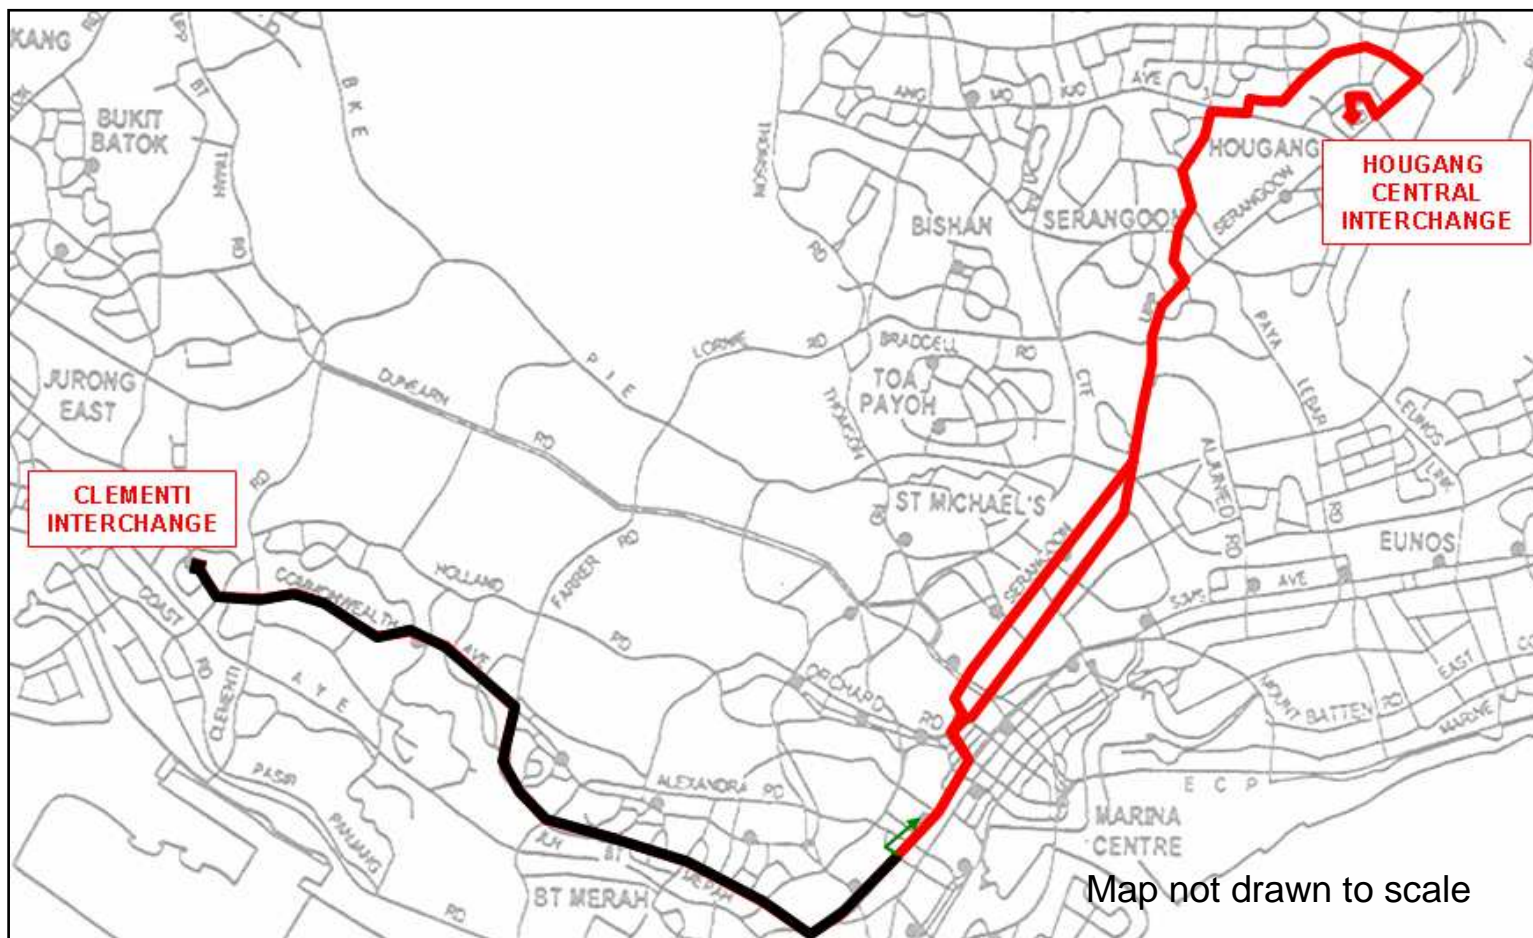

TOWARDS HOUGANG

ROAD NAME	BUS-STOP CODE	BUS-STOP DESCRIPTION
CLEMENTI AVE 3	17009	CLEMENTI INT
CLEMENTI AVE 3	17239	NTUC FAIRPRICE
COMMONWEALTH AVE WEST	17159	BLK 365
COMMONWEALTH AVE WEST	19049	SCH OF SCIENCE & TECH
COMMONWEALTH AVE WEST	19039	DOVER STN
COMMONWEALTH AVE WEST	19029	OPP SP SMA
COMMONWEALTH AVE WEST	19019	OPP BLK 19A CP
COMMONWEALTH AVE WEST	11199	BLK 15
COMMONWEALTH AVE	11189	BLK 43
COMMONWEALTH AVE	11179	BLK 8
COMMONWEALTH AVE	11169	C'WEALTH STN
QUEENSWAY	11059	QUEENSTOWN POLYCLINIC
QUEENSWAY	11049	OPP BLESSED SACRAMENT CH
QUEENSWAY	11039	BLK 19
QUEENSWAY	11029	BLK 166
JLN BT MERAH	11019	OPP OG FTY
JLN BT MERAH	10139	BLK 1
JLN BT MERAH	10119	OPP PACIFIC TECH CTR
JLN BT MERAH	10109	OPP SPRING S'PORE BLDG
JLN BT MERAH	10099	OPP BT MERAH TOWN CTR
JLN BT MERAH	10089	BLK 119
JLN BT MERAH	10079	BLK 201
JLN BT MERAH	10069	OPP BLK 140
JLN BT MERAH	10059	OPP BLK 149
KG BAHRU RD	10049	AFT JLN BT MERAH
KG BAHRU RD	10039	BEF HOSP DR
EU TONG SEN ST	10018	BEF OUTRAM RD
EU TONG SEN ST	05012	PEARL'S CTR

LAST CALLING BUS-STOP BEFORE DIVERSION

ROAD NAME	BUS-STOP CODE	BUS-STOP DESCRIPTION
NEW BRIDGE RD	05059	HONG LIM PK

FIRST CALLING BUS-STOP AFTER DIVERSION

ROAD NAME	BUS-STOP CODE	BUS-STOP DESCRIPTION
EU TONG SEN ST	05022	PEOPLE'S PK CTR

Legend

- Normal Route – —
- Diverted Route – —
- Road Closure – —

Map not drawn to scale

We apologise for any inconvenience caused.